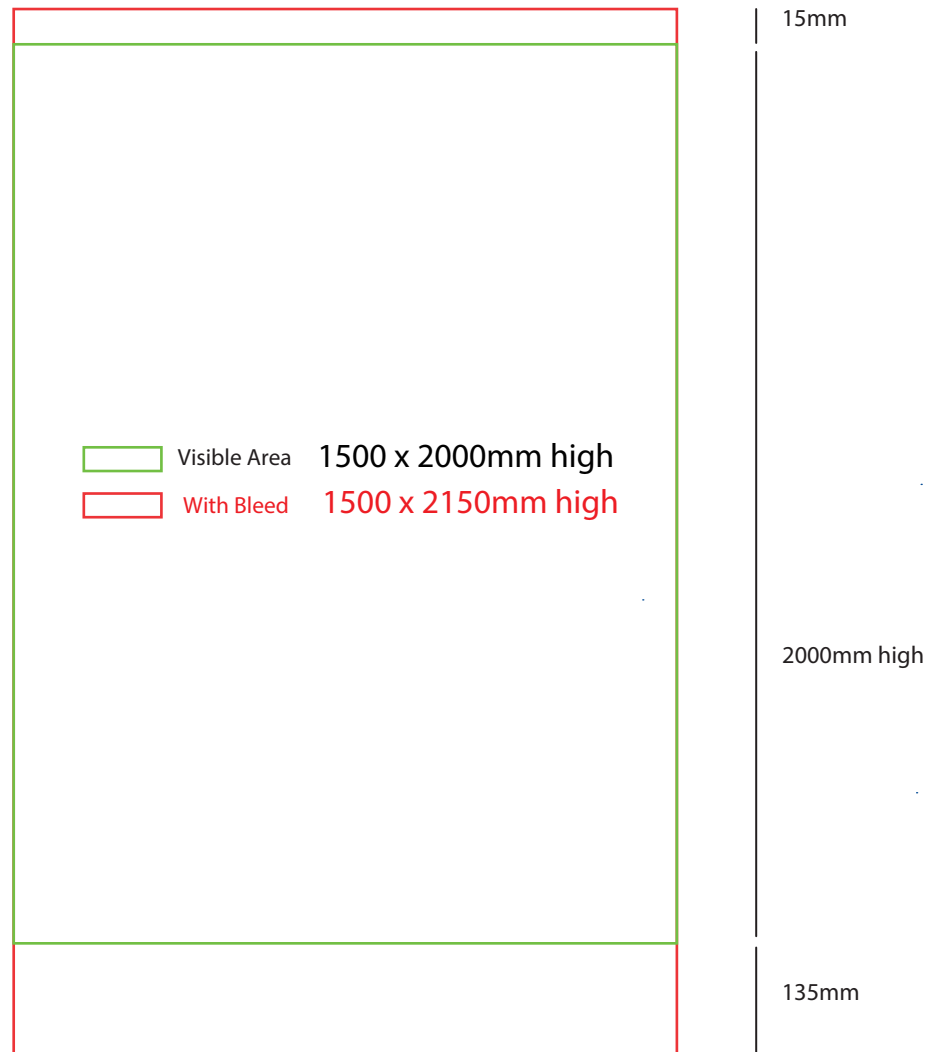

Pull Up Banner

1500mm w x 2000mm high

How to Setup Print Ready Artwork

- Convert all text to outlines
- Embed all images and elements as per template
- No trim, crop or registration marks
- Artwork supplied as a PDF
- Bitmap images no less than 130 DPI